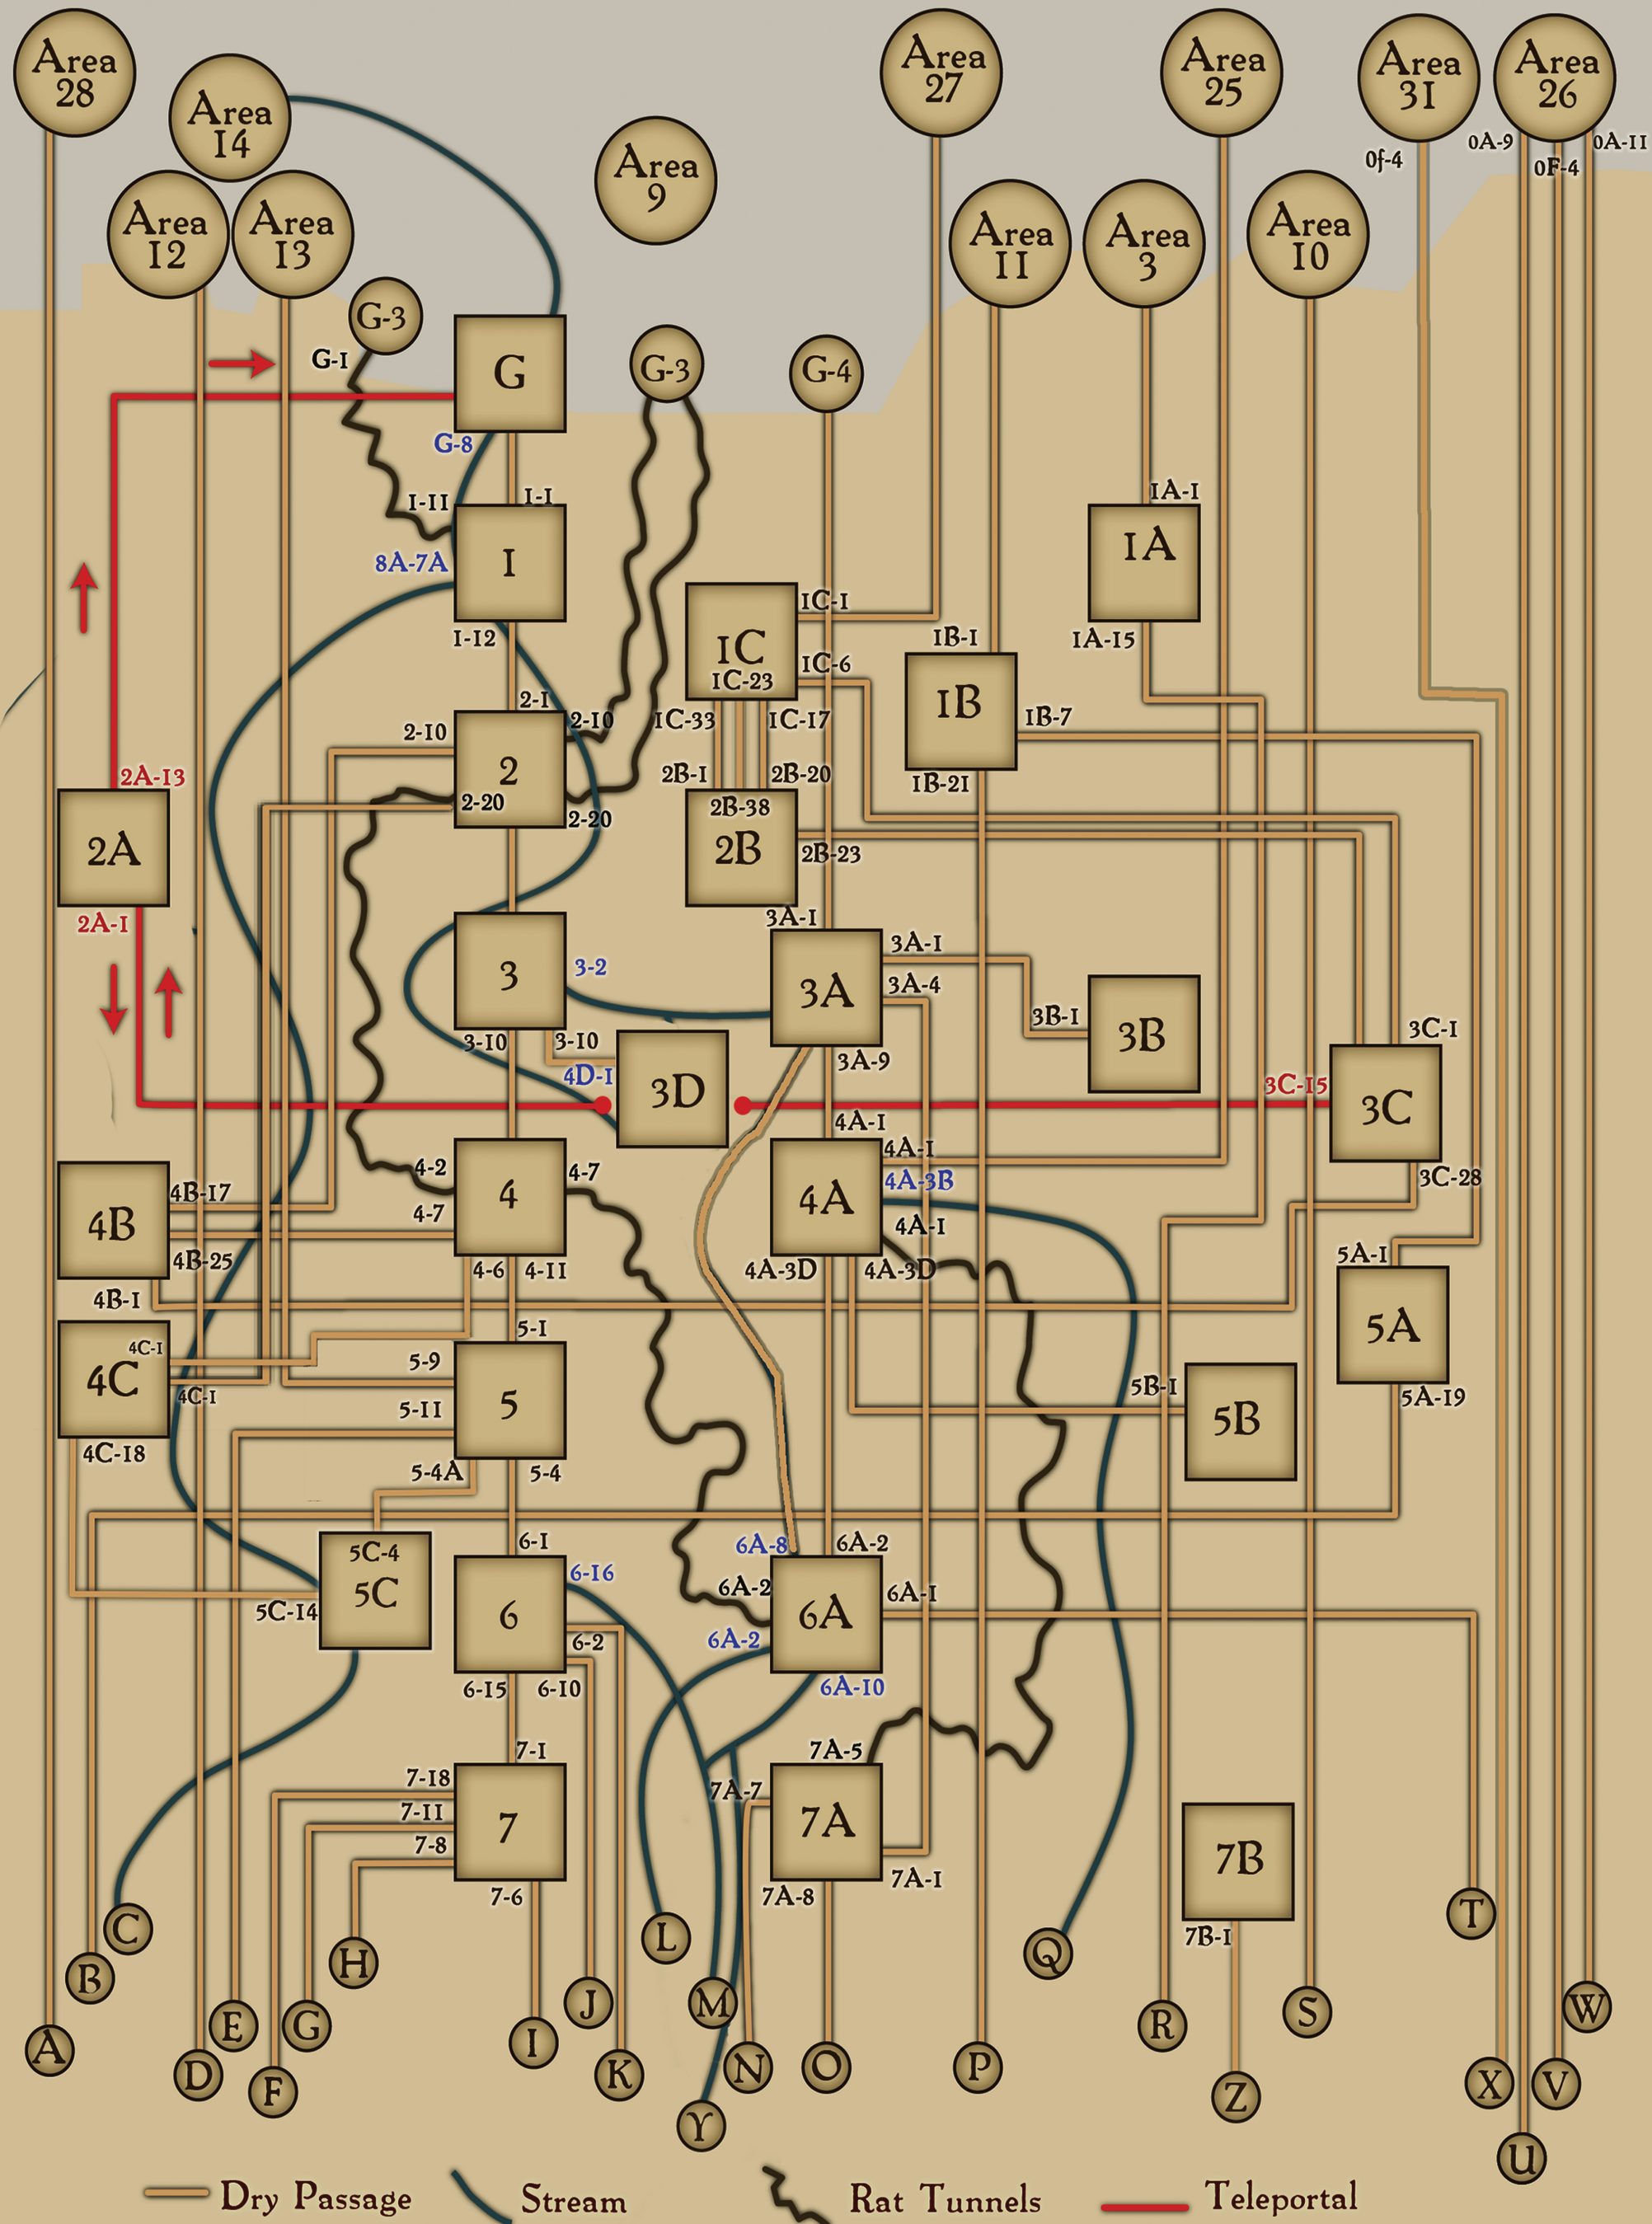

## RAPPAN ATHUK Side View - Map I

## RAPPAN ATHUK Side View - Map 2

- Dry Passage
- Stream
- Teleportal
- ~ Rat Tunnels