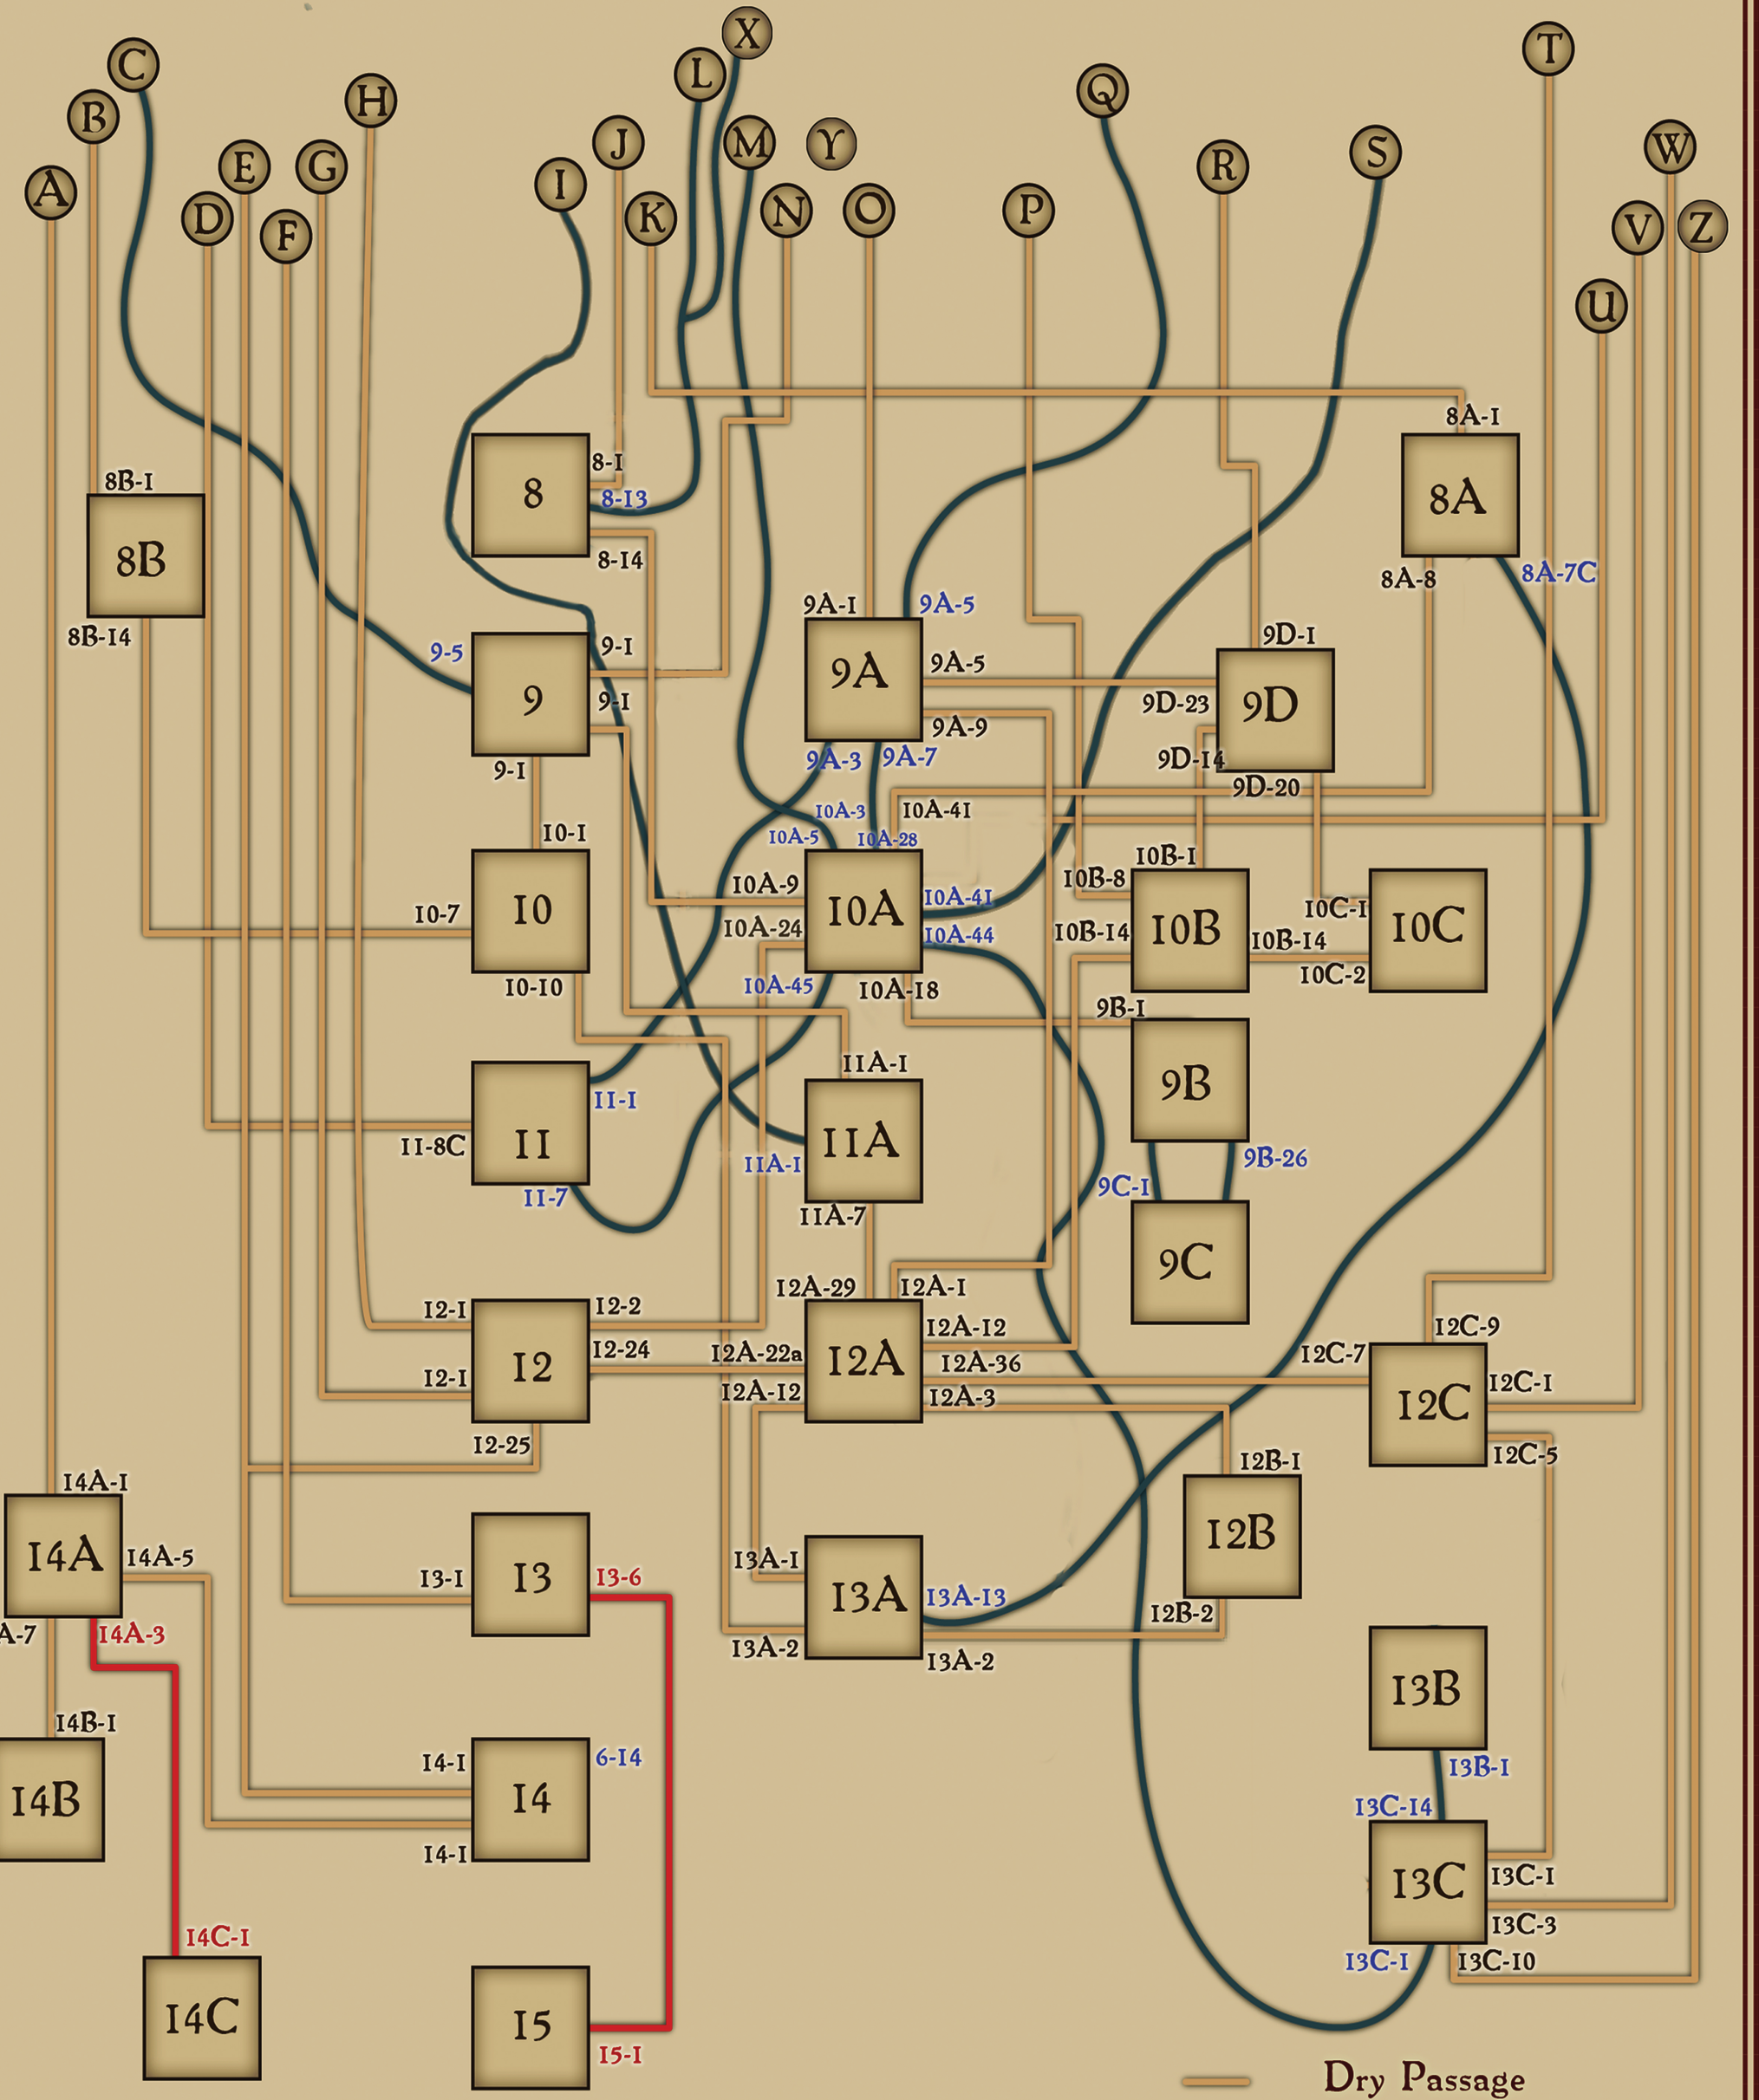

## RAPPAN ATHUK Side View - Map I

## RAPPAN ATHUK Side View - Map 2

- Dry Passage
- Stream
- Teleportal
- ~ Rat Tunnels